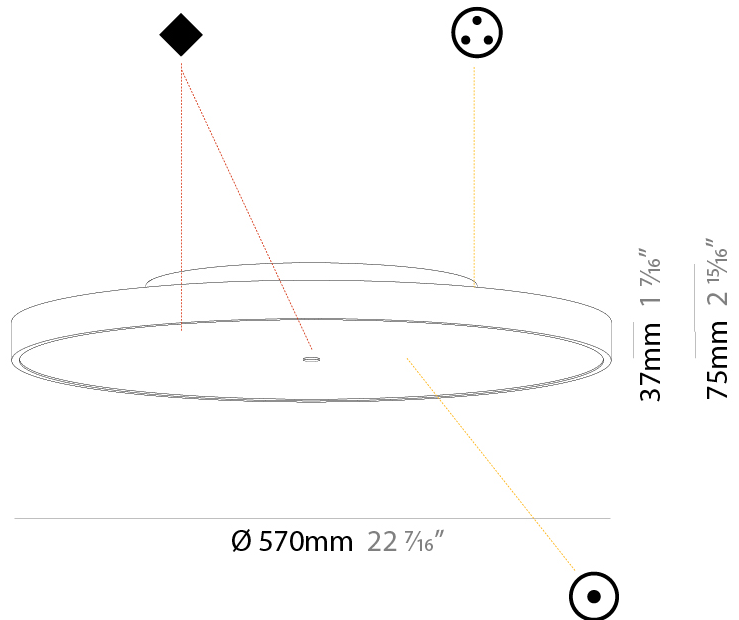

GENERAL

Series: Sign Diva
Subseries: Sign Diva
Partner: Prolicht
Division: Architectural
Installation: Surface
Product Type: Ceiling Surface
Mounting Location: Ceiling
Light Distribution: Direct / Indirect

PHYSICAL

Shape: Round
Diameter (mm): 570
Diameter (in): 22 7/16
Height (mm): 75
Height (in): 2 15/16
Weight (kg): 7.066
Weight (lbs): 15.578

Diffuser: Direct - PMMA - Opal/Micro-Prism/Sparkling Secret/Vintage Industrial with Shine Ring / Indirect - White/Yellow/Orange/Red/Blue/Green

Fixture Finish: SSR / BKV / CWI / CRY / HAB / UFT / ITA / RUA / FTG / MYG / LOD / PUS / FRO / FUP / KIA / POP / BLS / SPG / MEY / GOH / CHC / COM / ABZ / JAG / OBR / MOS / ROR

Fixture Material: PMMA / Extruded Aluminum / Steel

ELECTRICAL

Lamp Type: LED (Zhaga Standard)
Input Wattage (W): 58.3
Total Output Wattage (W): 53
Dimming: Tri-Mode (Non-Dimming and Phase Dimming (120Vac only) and 0-10V Dimming)

Driver Included: Yes
Driver Location: Integrated
Driver Type: Constant Current - Universal
Driver Class: Class 2

Input Voltage (V): 120 - 277
Constant Current (MA): 350

LED

Color Temperature (*K): 3000 / 3500 / 4000
Max. Delivered Lumen (lm): 6170 / 6292 / 6420
CRI: >90 CRI
Lamp Life (hrs): 50000

OPTICAL

RATINGS AND CERTIFICATIONS

Certified By: Certified for North American Standards
IP rating: IP20