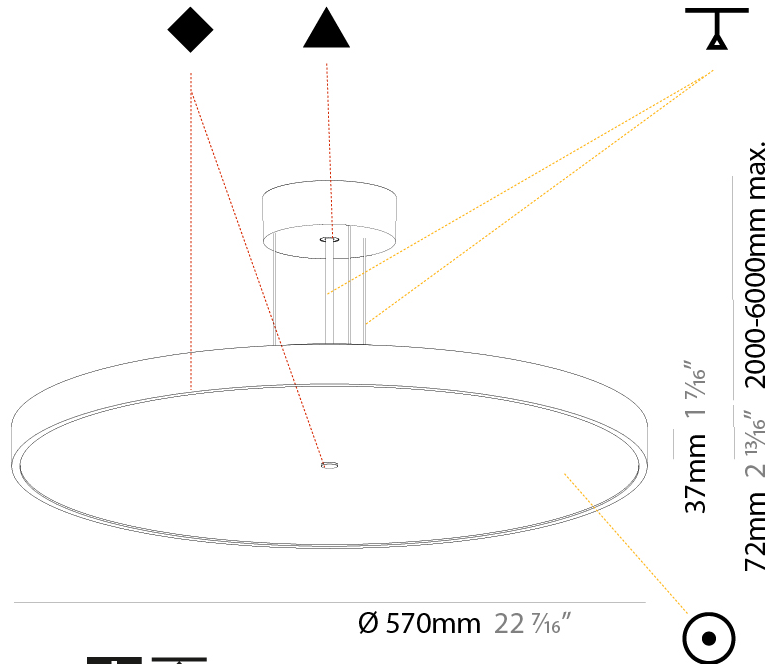

GENERAL

Series: Sign Diva
Subseries: Sign Diva
Partner: Prolicht
Division: Architectural
Installation: Suspension
Product Type: Pendant
Mounting Location: Ceiling
Light Distribution: Direct

PHYSICAL

Shape: Round
Diameter (mm): 570
Diameter (in): 22 7/16
Height (mm): 72
Height (in): 2 13/16
Max. Overall Height (mm): 6072
Max. Overall Height (in): 239 1/16
Weight (kg): 7.802
Weight (lbs): 17.2

Diffuser: PMMA - Opal / Micro-Prism / Sparkling Secret / Vintage Industrial with Shine Ring

Fixture Finish: SSR / BKV / CWI / CRY / HAB / UFT / ITA / RUA / FTG / MYG / LOD / PUS / FRO / FUP / KIA / POP / BLS / SPG / MEY / GOH / CHC / COM / ABZ / JAG / OBR / MOS / ROR

Fixture Material: PMMA / Extruded Aluminum / Steel

Cable Details: 2000mm or 6000mm Transparent Cable

ELECTRICAL

Lamp Type: LED (Zhaga Standard)
Input Wattage (W): 58.3
Total Output Wattage (W): 53
Dimming: Tri-Mode (Non-Dimming and Phase Dimming (120Vac only) and 0-10V Dimming)
Driver Included: Yes
Driver Location: Integrated
Driver Type: Constant Current - Universal
Driver Class: Class 2
Input Voltage (V): 120 - 277
Constant Current (MA): 350

LED

Color Temperature (°K): 2700 / 3000 / 3500 / 4000
Max. Delivered Lumen (lm): 5060 / 6120 / 6233 / 6360
CRI: >90 CRI
Lamp Life (hrs): 50000

OPTICAL

RATINGS AND CERTIFICATIONS

Certified By: Certified for North American Standards
IP rating: IP20

PROJECT _____
TYPE _____
SPECIFIER _____
QUANTITY _____
DATE _____

A