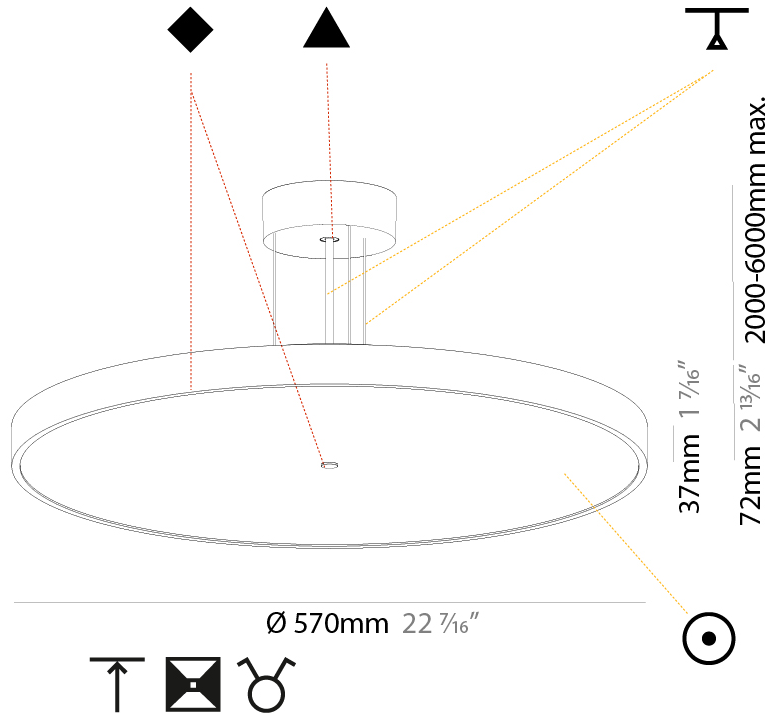

GENERAL

Series: Sign Diva
Subseries: Sign Diva
Partner: Prolicht
Division: Architectural
Installation: Suspension
Product Type: Pendant
Mounting Location: Ceiling
Light Distribution: Direct / Indirect

PHYSICAL

Shape: Round
Diameter (mm): 570
Diameter (in): 22 7/16
Height (mm): 72
Height (in): 2 13/16
Max. Overall Height (mm): 6072
Max. Overall Height (in): 239 1/16
Weight (kg): 8.548
Weight (lbs): 18.85
Diffuser: [PMMA - Opal / Micro-Prism / Sparkling Secret / Vintage Industrial with Shine Ring](#)
Fixture Finish: [SSR / BKV / CWI / CRY / HAB / UFT / ITA / RUA / FTG / MYG / LOD / PUS / FRO / FUP / KIA / POP / BLS / SPG / MEY / GOH / CHC / COM / ABZ / JAG / OBR / MOS / ROR](#)
Fixture Material: [PMMA / Extruded Aluminum / Steel](#)
Cable Details: [2000mm or 6000mm Transparent Cable](#)

ELECTRICAL

Lamp Type: LED (Zhaga Standard)
Input Wattage (W): 80.3
Total Output Wattage (W): 53 / 18
Dimming: [Tri-Mode (Non-Dimming and Phase Dimming (120Vac only) and 0-10V Dimming)](#)
Driver Included: Yes
Driver Location: Integrated
Driver Type: Constant Current - Universal
Driver Class: Class 2
Input Voltage (V): 120 - 277
Constant Current (MA): 350

LED

Color Temperature (°K): [2700 / 3000 / 3500 / 4000](#)
Max. Delivered Lumen (lm): 6110 / 7650 / 7801 / 7960
CRI: >90 CRI
Lamp Life (hrs): 50000

OPTICAL

RATINGS AND CERTIFICATIONS

Certified By: Certified for North American Standards
IP rating: IP20

A